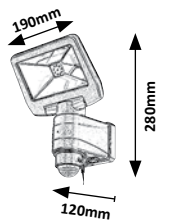

77021

77019 (P)