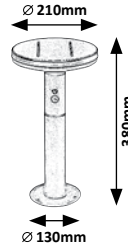

ALASKA

77018

KANGTON

77017 (M) (P)

☑ DC 3,7V / LED / 10W
(☑250lm, ☑300lm; 4000K) incl.
IP44 • ☑ 5-8m, 120°
anthracite/white

5 996595 770174

77018 (M) (P)

☑ DC 3,7V / LED / 10W
(☑250lm, ☑300lm; 4000K) incl.
IP44 • ☑ 5-8m, 120°
anthracite/white

5 996595 770181

77024 (P)

☑ DC 1,2V / LED / 1,2W
(☑8lm, ☑20lm; 3000K) incl.
IP44
black

5 996595 770242