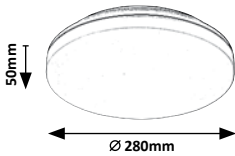

PERNIK

7250

7265

7250

LED / 24W
(2400lm, 2565lm; 4000K) incl.
IP54
black/white

5 998250 372501

7265

LED / 24W
(2400lm, 2565lm; 3000K) incl.
IP54
black/white

5 998250 372655