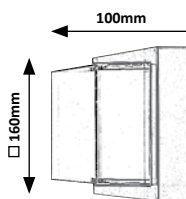

# DURBE

7246

7247

**7246**

LED / 10W  
 (780lm, 1200lm; 3000K-6500K) incl.  
 IP54  
 black/white

**7247**

LED / 10W  
 (790lm, 1200lm; 3000K-6500K) incl.  
 IP54  
 black/white