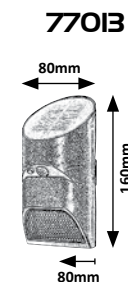

SEPIK

7701I (P)

☑ DC 3,7V / LED / 9,6W
(☑200lm, ☑240lm; 4000K) incl.
IP44
black/white

77012 (P)

☑ DC 3,7V / LED / 12W
(☑700lm, ☑800lm; 4000K) incl.
IP44 • ☑ 5-8m, 120°
black/white

7701B (P)

☑ DC 3,7V / LED / 3,6W
(☑150lm, ☑260lm; 4000K) incl.
IP44 • ☑ 3-5m, 120°
black/white