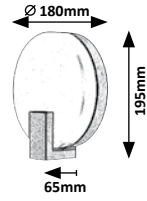

CYPRUS

7074

HONGKONG

7166

7167

7074 (M) (P)

LED / 10W
(790lm, 1000lm; 3000K) incl.
IP44
black/white

5 998250 370743

7166 (M) (P)

LED / 9W
(660lm, 1100lm; 4000K) incl.
IP65
black/white

5 998250 371665

7167 (M) (P)

LED / 9W
(580lm, 1100lm; 4000K) incl.
IP65
black/white

5 998250 371672