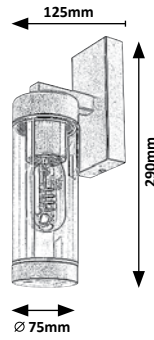

KOLTA

7386

7387

7386 (M) (P)
☒ E27 / 1x max. 12W
IP44 • 19150
matte black/transparent

5 998250 373867

7387 (M) (P)
☒ E27 / 1x max. 12W
IP44 • 19150
matte black/transparent

5 998250 373874