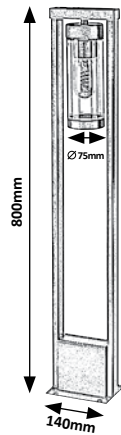

KOLTA

7386

7387

7386 (M) (P)
☒ E27 / 1x max. 12W
IP44 • 19150
matte black/transparent

5 998250 373867

7387 (M) (P)
☒ E27 / 1x max. 12W
IP44 • 19150
matte black/transparent

5 998250 373874