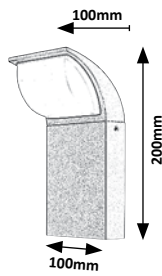

# HONGKONG

7166

7167

**7074** (M) (P)

LED / 10W  
 (790lm, 1000lm; 3000K) incl.  
 IP44  
 black/white

5 998250 370743

**7166** (M) (P)

LED / 9W  
 (660lm, 1100lm; 4000K) incl.  
 IP65  
 black/white