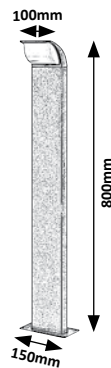

**(P)**

LED / 15W  
 (1300lm, 1490lm; 4000K) incl.  
 IP54  
 white

**7409**

**(P)**

LED / 15W  
 (1100lm, 1350lm; 4000K) incl.  
 IP54  
 black/white

☑ LED / 15W  
 (☑)1350lm, (☑)1800lm; 4000K incl.  
 IP54 • ☑ 6±2m, 120°  
 black/white

5 996595 770280

**77029**

(P)

☑ LED / 15W  
 (☑)1500lm, (☑)1800lm; 4000K incl.  
 IP54 • ☑ 6±2m, 120°  
 white

5 996595 770297

# HONGKONG

7166

7167

**7074** (M) (P)

LED / 10W  
 (790lm, 1000lm; 3000K) incl.  
 IP44  
 black/white

5 998250 370743

**7166** (M) (P)

LED / 9W  
 (660lm, 1100lm; 4000K) incl.  
 IP65  
 black/white