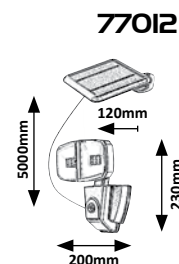

KELNA

ZLARIN

SEPIK

7701I (P)

☑ DC 3,7V / LED / 9,6W
(☑200lm, ☑240lm; 4000K) incl.
IP44
black/white

77012 (P)

☑ DC 3,7V / LED / 12W
(☑700lm, ☑800lm; 4000K) incl.
IP44 • ☑ 5-8m, 120°
black/white

7701B (P)

☑ DC 3,7V / LED / 3,6W
(☑150lm, ☑260lm; 4000K) incl.
IP44 • ☑ 3-5m, 120°
black/white