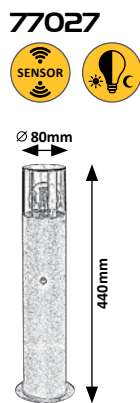

TEPLICE

7158 (M) (P)

☒ E27 / 1x max. 12W
IP44 • 19156
matte black/tinted colour

7159 (M) (P)

☒ E27 / 1x max. 12W
IP44 • 19156
matte black/tinted colour

77027 (M) (P)

☒ E27 / 1x max. 12W
IP44 • 19156
☑ 6-8 m, 105°
matte black/tinted colour