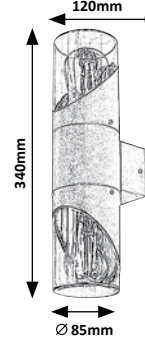

NOVIGRAD

7236

7237

ZATON

7070

ORLOVA

7244

7236 (M) (P)

☒ E27 / 1x max. 28W
IP54 • 19168
black/transparent

5 998250 372365

7237 (M) (P)

☒ E27 / 2x max. 28W
IP54 • 19168
black/transparent

5 998250 372372

7070 (M) (G)

☒ E27 / 2x max. 60W
IP23 • 19246
matte black/transparent

5 998250 370705

7244 (M) (P)

☒ E27 / 1x max. 40W
IP44 • 19177
black/transparent

5 998250 372440