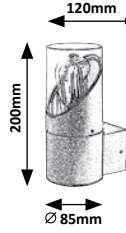

NOVIGRAD

7236

7237

ZATON

7070

ORLOVA

7244

7236 (M) (P)

☒ E27 / 1x max. 28W
IP54 • 19168
black/transparent

5 998250 372365

7237 (M) (P)

☒ E27 / 2x max. 28W
IP54 • 19168
black/transparent

5 998250 372372

7070 (M) (G)

☒ E27 / 2x max. 60W
IP23 • 19246
matte black/transparent

5 998250 370705

7244 (M) (P)

☒ E27 / 1x max. 40W
IP44 • 19177
black/transparent

5 998250 372440