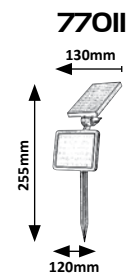

KELNA

ZLARIN

SEPIK

7701I (P)

☑ DC 3,7V / LED / 9,6W
(☑200lm, ☑240lm; 4000K) incl.
IP44
black/white

77012 (P)

☑ DC 3,7V / LED / 12W
(☑700lm, ☑800lm; 4000K) incl.
IP44 • ☑ 5-8m, 120°
black/white

7701B (P)

☑ DC 3,7V / LED / 3,6W
(☑150lm, ☑260lm; 4000K) incl.
IP44 • ☑ 3-5m, 120°
black/white