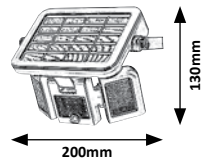

VALPOVO

LIHULL

77020

DOJRAN

77019 (P)

☑ DC 3,7V / LED / 2,4W
(☑250lm, ☑300lm; 4000K) incl.
IP44 • ☑ 5-8m, 120°
black/transparent

5 996595 770198

77020 (P)

☑ DC 3,7V / LED / 9,6W
(☑500lm, ☑600lm; 4000K) incl.
IP44 • ☑ 5-8m, 120°
black/transparent

5 996595 770204

77021 (P)

☑ DC 3,7V / LED / 5W
(☑500lm, ☑550lm; 4000K) incl.
IP44 • ☑ 3-10m, 180°
black/transparent

5 996595 770211