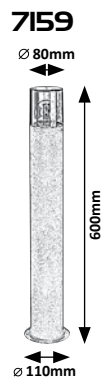

# HORT

**7406**

**(P)**

LED / 15W  
 (1300lm, 1490lm; 4000K) incl.  
 IP54  
 white

**7407**

**(P)**

LED / 15W  
 (1100lm, 1350lm; 4000K) incl.  
 IP54  
 black/white

**7408**

☑ LED / 15W  
 (☑)1350lm, (☑)1800lm; 4000K incl.  
 IP54 • ☑ 6±2m, 120°  
 black/white

5 996595 770280

**77029**

(P)

☑ LED / 15W  
 (☑)1500lm, (☑)1800lm; 4000K incl.  
 IP54 • ☑ 6±2m, 120°  
 white

5 996595 770297

# HONGKONG

7166

7167

**7074** (M) (P)

LED / 10W  
 (790lm, 1000lm; 3000K) incl.  
 IP44  
 black/white

5 998250 370743

**7166** (M) (P)

LED / 9W  
 (660lm, 1100lm; 4000K) incl.  
 IP65  
 black/white

# TEPLICE

**7158** (M) (P)

☒ E27 / 1x max. 12W  
IP44 • 19156  
matte black/tinted colour

**7159** (M) (P)

☒ E27 / 1x max. 12W  
IP44 • 19156  
matte black/tinted colour

**77027** (M) (P)

☒ E27 / 1x max. 12W  
IP44 • 19156  
☑ 6-8 m, 105°  
matte black/tinted colour