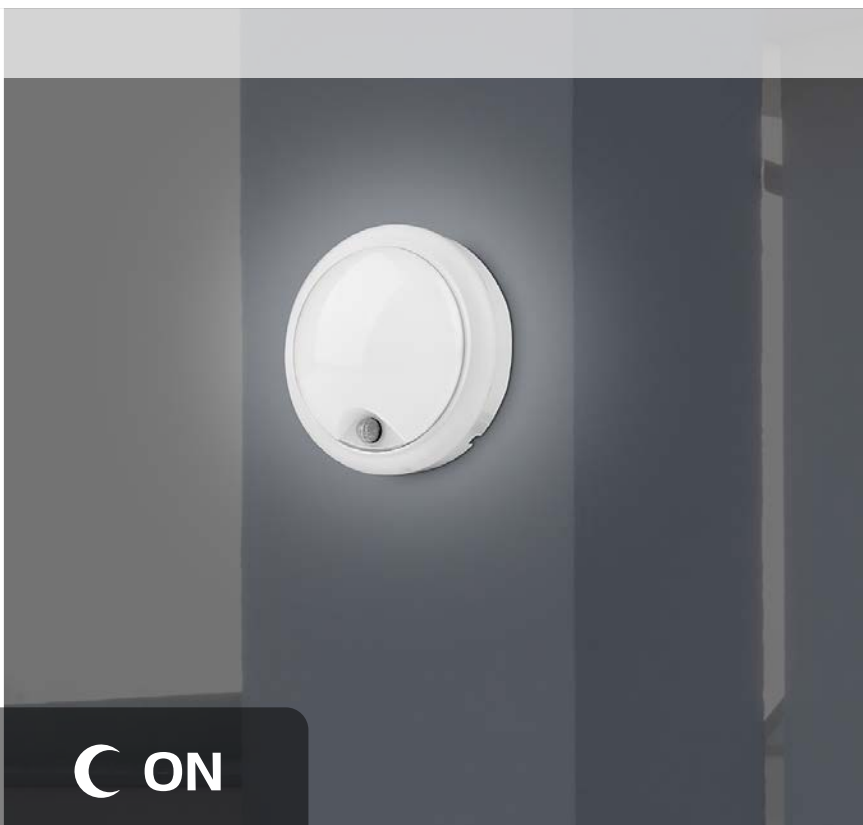

☾ ON

77028

(P)

☑ LED / 15W
(☑)1350lm, (☑)1800lm; 4000K incl.
IP54 • ☑ 6±2m, 120°
black/white

5 996595 770280

77029

(P)

☑ LED / 15W
(☑)1500lm, (☑)1800lm; 4000K incl.
IP54 • ☑ 6±2m, 120°
white

5 996595 770297