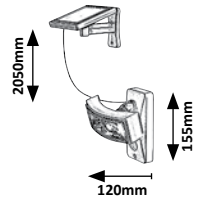

VALPOVO

77019

LIHULL

DOJRAN

77019 (P)

☑ DC 3,7V / LED / 2,4W
(☑250lm, ☑300lm; 4000K) incl.
IP44 • ☑ 5-8m, 120°
black/transparent

5 996595 770198

77020 (P)

☑ DC 3,7V / LED / 9,6W
(☑500lm, ☑600lm; 4000K) incl.
IP44 • ☑ 5-8m, 120°
black/transparent

5 996595 770204

77021 (P)

☑ DC 3,7V / LED / 5W
(☑500lm, ☑550lm; 4000K) incl.
IP44 • ☑ 3-10m, 180°
black/transparent

5 996595 770211