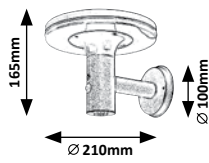

ALASKA

77017

KANGTON

77017 (M) (P)

☑ DC 3,7V / LED / 10W
(☑250lm, ☑300lm; 4000K) incl.
IP44 • ☑ 5-8m, 120°
anthracite/white

5 996595 770174

77018 (M) (P)

☑ DC 3,7V / LED / 10W
(☑250lm, ☑300lm; 4000K) incl.
IP44 • ☑ 5-8m, 120°
anthracite/white

5 996595 770181

77024 (P)

☑ DC 1,2V / LED / 1,2W
(☑8lm, ☑20lm; 3000K) incl.
IP44
black

5 996595 770242