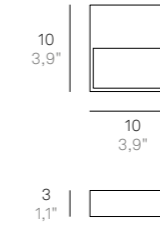

LD0231* LED

220-240V | 3000K | CRI>80 | 50-60Hz | 4,5W | 392lm | beam angle 50° | **IP54**

Finiture disponibili / Available finishes
B3 Bianco / White
G3 Grigio scuro / Dark grey