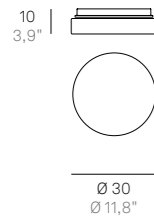

Drum Bayonet

Bianco
/ White

Parete-soffitto / Wall-ceiling

LED 2700-4000K su richiesta / on request

LL8910 **E27**

220-240V | 50-60Hz | 1x52W | **IP20**

Finiture disponibili / Available finishes
Bianco / White

LD891003 **LED**

220-240V | 3000K | CRI>90 | 50-60Hz |
12,5W | 1350lm | beam angle 127° | **IP20**

Finiture disponibili / Available finishes
Bianco / White

LD891013 **LED TRIAC**

LD891023 **LED DALI**

LD891033 **LED WI-FI**

220-240V | 3000K | CRI>90 | 50-60Hz |
12,5W | 1350lm | beam angle 127° | **IP20**

Finiture disponibili / Available finishes
Bianco / White