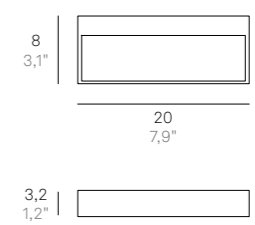

LD0232* LED

220-240V | 3000K | CRI>80 | 50-60Hz | 8,5W | 729lm | beam angle 70° | **IP54**

Finiture disponibili / Available finishes
B3 Bianco / White
G3 Grigio scuro / Dark grey

(*) Da completare con il codice della finitura colore / Complete with code of finish