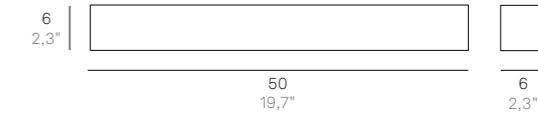

LD0152* **LED**

220-240V | 3000K | CRI>80 | 50-60Hz | 2x10W | 2x1372lm | beam angle 107° | **IP65**

Finiture disponibili / Available finishes

B3 Bianco / White
G3 Grigio scuro / Dark grey
R3 Corten / Corten