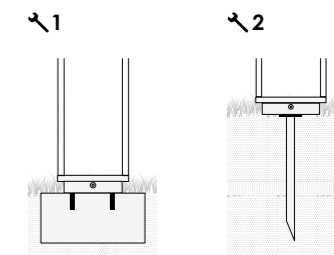

Home Solar

Paletto / Bollard Dotata di sensore crepuscolare e di movimento / Fitted with dusk and motion sensors