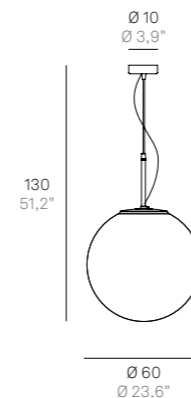

Rosone incluso
 Canopy included

Sospensione / Suspension

LL4112* E27
 220-240V | 50-60Hz | 2x52W | **IP20**

Finiture disponibili / Available finishes

// Cromo / Chrome
B Bianco / White
N Nero / Black

Rosone incluso
 Canopy included