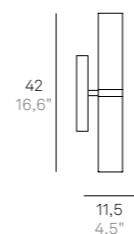

Parete-soffitto / Wall-ceiling

LD9521C3 LED

100-240V | 3000K | CRI>90 | 50-60Hz | 2x10W | 2x1068lm | beam angle 360° | **IP44**

Finiture disponibili / Available finishes
Cromo / Chrome