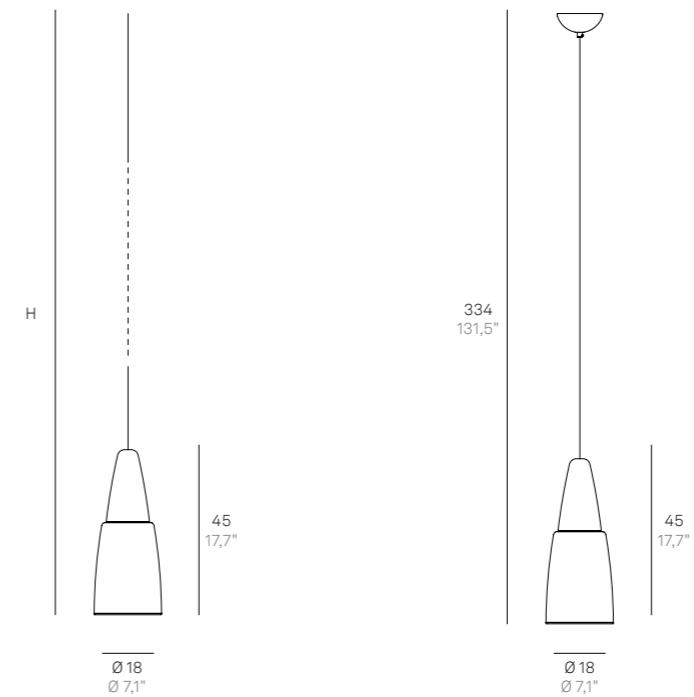

Merlino

Sospensione / Suspension

LML01* H 165cm / 65" **E27**
LML11* H 335cm / 131,9" **E27**
LML21* H 535cm / 210,6" **E27**

220-240V | 50-60Hz | 1x70W | **IP20**

Finiture disponibili / Available finishes

42 Bianco / White
70 Corten / Corten
73 Grigio scuro / Dark grey

Elemento modulare - gruppo luce
Modular element - lamp component kit
Rosoni compatibili a pag 214
Compatible canopies at pag 214

LML31* **E27**

220-240V | 50-60Hz | 1x70W | **IP20**

Finiture disponibili / Available finishes

42 Bianco / White
70 Corten / Corten
73 Grigio scuro / Dark grey

Rosone incluso
Canopy included