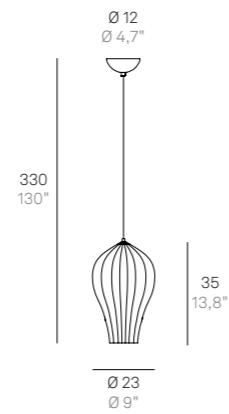

LBR31*	E27

220-240V | 50-60Hz | 1x70W | **IP20**

Finiture disponibili / Available finishes

01	Trasparente / Clear
09	Fumé / Grey
20	Laguna / Lagoon
21	Bluino / Light blue

Rosone incluso
Canopy included