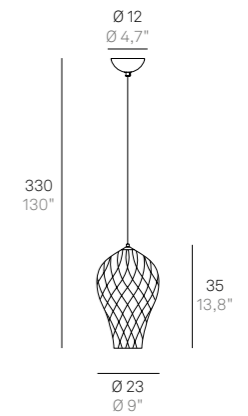

LBB31*	E27

220-240V | 50-60Hz | 1x70W | **IP20**

Finiture disponibili / Available finishes

01	Trasparente / Clear
09	Fumé / Grey
20	Laguna / Lagoon
21	Bluino / Light blue

Rosone incluso
Canopy included