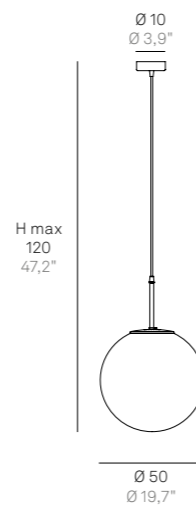

LL4111* E27
220-240V | 50-60Hz | 1x105W | **IP20**

Finiture disponibili / Available finishes

// Cromo / Chrome
B Bianco / White
N Nero / Black

Rosone incluso
Canopy included

(*) Da completare con il codice della finitura colore / Complete with code of finish

(*) Da completare con il codice della finitura colore / Complete with code of finish