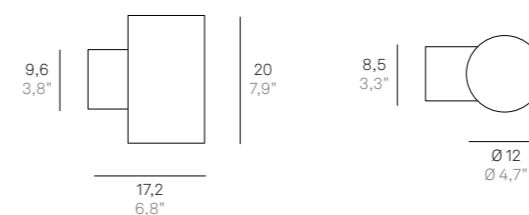

Bianca

Parete / Wall

LD0180* LED

220-240V | 3000K | CRI>80 | 50-60Hz | 11,5W | 1352lm | beam angle 250° | **IP54**

Finiture disponibili / Available finishes

B3 Bianco / White
G3 Grigio scuro / Dark grey