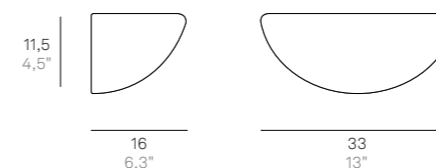

Spicchio

Bianco / White

Parete / Wall

LED 2700-4000K su richiesta / on request