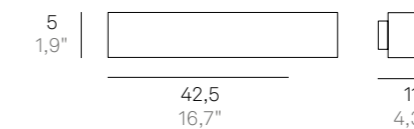

Cip

B3
Bianco
/ White

Parete / Wall

LD0061* **LED TRIAC**

220-240V | 3000K | CRI>90 | 50-60Hz |
12,5W | 1290lm | beam angle 100° | **IP20**

Finiture disponibili / Available finishes

B3 Bianco / White

LD0062* **LED TRIAC**