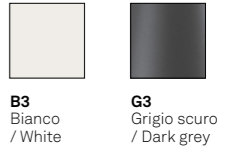

Wall lamps with a matt white or dark grey painted die-cast aluminium frame and a satin finish polycarbonate diffuser. The high IP rating (IP54) makes the lamps ideal for indoor and outdoor use.

Bottom

Bottom wall amp
→ **LD0232G3**