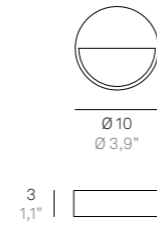

Parete / Wall

LD0230* LED

220-240V | 3000K | CRI>80 | 50-60Hz | 4,5W | 392lm | beam angle 50° | **IP54**

Finiture disponibili / Available finishes
B3 Bianco / White
G3 Grigio scuro / Dark grey