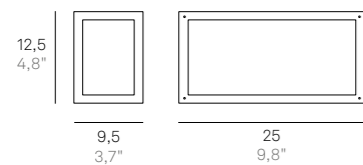

Parete-soffitto / Wall-ceiling

LL0250* E27

220-240V | 50-60Hz | 1x42W | **IP54**

Finiture disponibili / Available finishes

B3	Bianco / White
G3	Grigio scuro / Dark grey
R3	Corten / Corten

LD0250* LED

220-240V | 3000K | CRI>80 | 50-60Hz | 10W
| 1463lm | beam angle 122° | **IP54**

Finiture disponibili / Available finishes

B3	Bianco / White
G3	Grigio scuro / Dark grey
R3	Corten / Corten