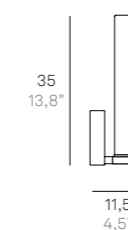

Stick 65

Cromo / Chrome

Parete / Wall

LD9511C3 LED

100-240V | 3000K | CRI>90 | 50-60Hz | 9,4W | 1066lm | beam angle 360° | **IP44**

Finiture disponibili / Available finishes
Cromo / Chrome

LD9515C3 LED

220-240V | 3000K | CRI>90 | 50-60Hz | 15,2W | 1663lm | beam angle 360° | **IP44**