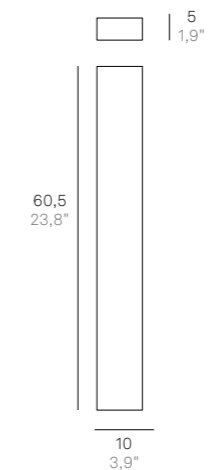

LD0155* **LED**

100-240V | 3000K | CRI>80 | 50-60Hz | 2x7W | 2x858lm | beam angle 112° | **IP54**

Finiture disponibili / Available finishes

G3 Grigio scuro / Dark grey