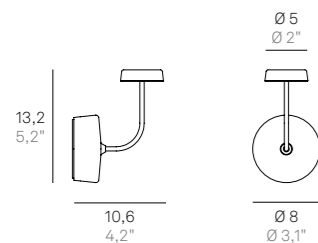

Parete / Wall

LD1013* LED

220-240V | 2700K | CRI>90 | 50-60Hz | 4W | 390lm | beam angle 118° | **IP20**

Finiture disponibili / Available finishes

- **B3** Bianco / White
- **N3** Nero opaco / Black
- **R3** Corten / Corten

Calamita non inclusa
Magnet not included

LD1023* LED

220-240V | 2700K | CRI>90 | 50-60Hz | 4W | 390lm | beam angle 118° | **IP20**

Finiture disponibili / Available finishes

- **B3** Bianco / White
- **N3** Nero opaco / Black
- **R3** Corten / Corten

Calamita inclusa
Magnet included