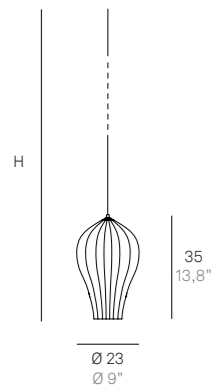

RIGADIN Sospensione / Suspension

LBR01*	H 160cm / 63"	E27
LBR11*	H 330cm / 130"	E27
LBR21*	H 530cm / 209"	E27

220-240V | 50-60Hz | 1x70W | **IP20**

Finiture disponibili / Available finishes

01	Trasparente / Clear
09	Fumé / Grey
20	Laguna / Lagoon
21	Bluino / Light blue

Elemento modulare - gruppo luce
Modular element - lamp component kit
Rosoni compatibili a pag 214
Compatible canopies at pag 214