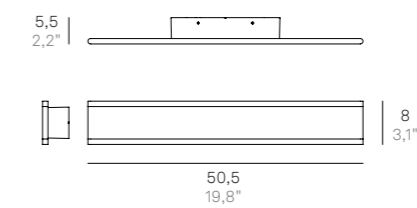

LD0109* LED TRIAC

220-240V | 3000K | CRI>90 | 50-60Hz |
2x13,5W | 2x1090lm | beam angle 120° | **IP54**

Finiture disponibili / Available finishes

B3 Bianco / White
G3 Grigio scuro / Dark grey

(*) Da completare con il codice della finitura colore / Complete with code of finish