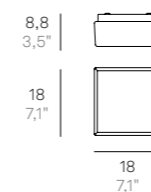

Caorle

Bianco / White

Parete-soffitto / Wall-ceiling

LED 2700-4000K su richiesta / on request

LL1304 **E27**

220-240V | 50-60Hz | 1x28W | **IP20**

Finiture disponibili / Available finishes
Bianco / White