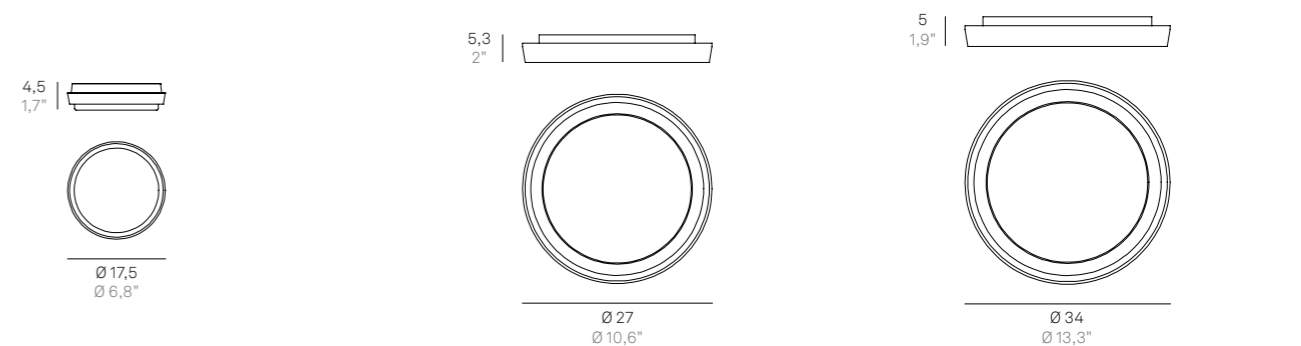

Alu

Parete-soffitto / Wall-ceiling

LD0130*	LED	LD0131*	LED	LD0132*	LED
220-240V | 3000K | CRI>80 | 50-60Hz | 10W | 1019lm | beam angle 120° | IP54		220-240V | 3000K | CRI>80 | 50-60Hz | 25W | 2935lm | beam angle 110° | IP54		220-240V | 3000K | CRI>80 | 50-60Hz | 30W | 3460lm | beam angle 110° | IP54	
Finiture disponibili / Available finishes		Finiture disponibili / Available finishes		Finiture disponibili / Available finishes	
B3 Bianco / White G3 Grigio scuro / Dark grey		B3 Bianco / White G3 Grigio scuro / Dark grey		B3 Bianco / White G3 Grigio scuro / Dark grey