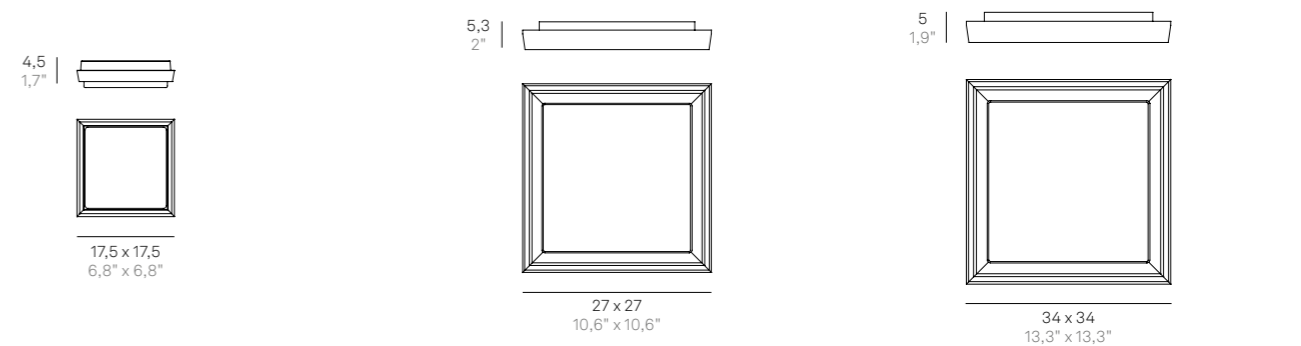

Parete-soffitto / Wall-ceiling

LD0135*	LED	LD0136*	LED	LD0137*	LED
220-240V | 3000K | CRI>80 | 50-60Hz | 10W | 1249lm | beam angle 110° | IP54		220-240V | 3000K | CRI>80 | 50-60Hz | 25W | 3310lm | beam angle 110° | IP54		220-240V | 3000K | CRI>80 | 50-60Hz | 30W | 3662lm | beam angle 110° | IP54	
Finiture disponibili / Available finishes		Finiture disponibili / Available finishes		Finiture disponibili / Available finishes	
B3 Bianco / White G3 Grigio scuro / Dark grey		B3 Bianco / White G3 Grigio scuro / Dark grey		B3 Bianco / White G3 Grigio scuro / Dark grey	

(*) Da completare con il codice della finitura colore / Complete with code of finish