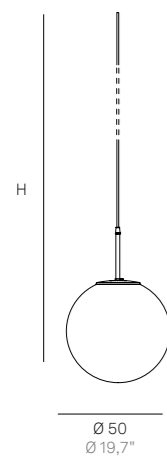

Rosone incluso
 Canopy included

Sospensione / Suspension

LL4112* E27
 220-240V | 50-60Hz | 2x52W | **IP20**

Finiture disponibili / Available finishes

// Cromo / Chrome
B Bianco / White
N Nero / Black

Rosone incluso
 Canopy included