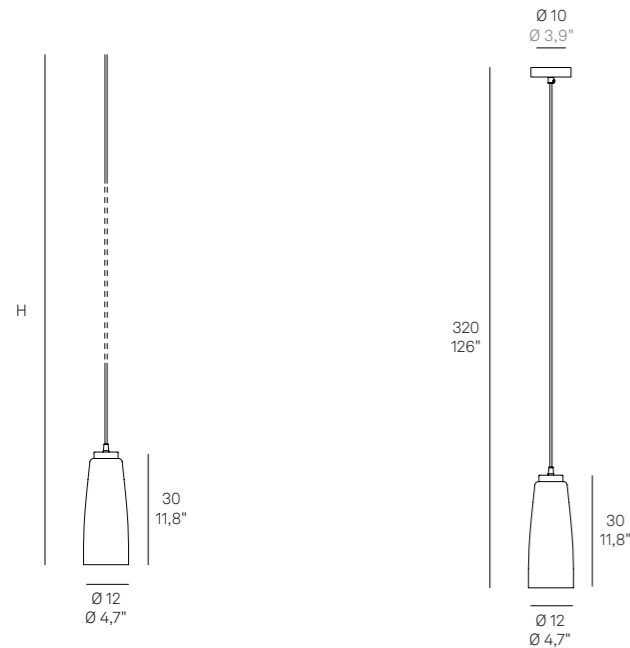

Sospensione / Suspension

LPR06*	H 155cm / 61"	E27
LPR26*	H 325cm / 128"	E27
LPR36*	H 525cm / 207"	E27

220-240V | 50-60Hz | 1x70W | **IP20**

Finiture disponibili / Available finishes

01	Trasparente / Clear
06	Arancio / Orange
07	Blu / Blue
09	Fumé / Grey
11	Rosso / Red
13	Verde mela / Apple green

LPR46*	E27

220-240V | 50-60Hz | 1x70W | **IP20**

Finiture disponibili / Available finishes

01	Trasparente / Clear
06	Arancio / Orange
07	Blu / Blue
09	Fumé / Grey
11	Rosso / Red
13	Verde mela / Apple green

Rosone incluso
Canopy included

Elemento modulare - gruppo luce
Modular element - lamp component kit

Rosoni compatibili a pag 214
Compatible canopies at pag 214

(*) Da completare con il codice della finitura colore / Complete with code of finish

Parete / Wall

LPR08*	E27

220-240V | 50-60Hz | 1x105W | **IP20**

Finiture disponibili / Available finishes

01	Trasparente / Clear
06	Arancio / Orange
07	Blu / Blue
09	Fumé / Grey
11	Rosso / Red
13	Verde mela / Apple green