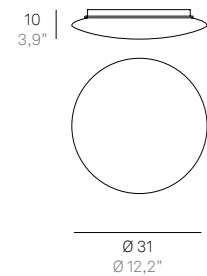

LL6111 E27

220-240V | 50-60Hz | 1x52W | **IP20**

Finiture disponibili / Available finishes
Bianco / White

LD611103 LED

220-240V | 3000K | CRI>90 | 50-60Hz |
12,5W | 1350lm | beam angle 127° | **IP20**

Finiture disponibili / Available finishes
Bianco / White

LD611113 LED TRIAC LD611123 LED DALI LD611133 LED WI-FI

220-240V | 3000K | CRI>90 | 50-60Hz |
12,5W | 1350lm | beam angle 127° | **IP20**

Finiture disponibili / Available finishes
Bianco / White