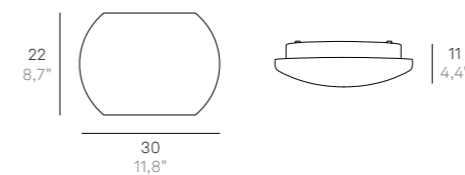

Wall-ceiling lamp with diffuser in mouth-blown, satin-finish opal triplex glass; matt white painted metal frame. The product is suitable for indoor use only.

Chiusa

Bianco
/ White

Parete / Wall

LED 2700-4000K su richiesta / on request