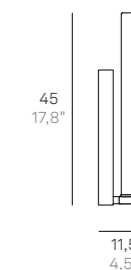

LD9517C3 LED

220-240V | 3000K | CRI>90 | 50-60Hz | 18W | 1624lm | beam angle 360° | **IP44**

Finiture disponibili / Available finishes
Cromo / Chrome