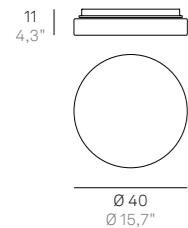

LL8731* **E27**

220-240V | 50-60Hz | 2x42W | **IP44**

Finiture disponibili / Available finishes
NE Trasparente / Clear

LD8731* **LED**

220-240V | 3000K | CRI>90 | 50-60Hz | 18,5W | 2100lm | beam angle 122° | **IP44**

Finiture disponibili / Available finishes
N3 Trasparente / Clear

LD8742* **LED EMERGENCY (**)**

220-240V | 3000K | CRI>90 | 50-60Hz | 5-18,5W | 2200lm | beam angle 122° | **IP44**

Finiture disponibili / Available finishes
N3 Trasparente / Clear

LD873113* **LED TRIAC**

LD873123* **LED DALI**

LD873133* **LED WI-FI**

220-240V | 3000K | CRI>90 | 50-60Hz | 18,5W | 2100lm | beam angle 122° | **IP44**

Finiture disponibili / Available finishes
N3 Trasparente / Clear