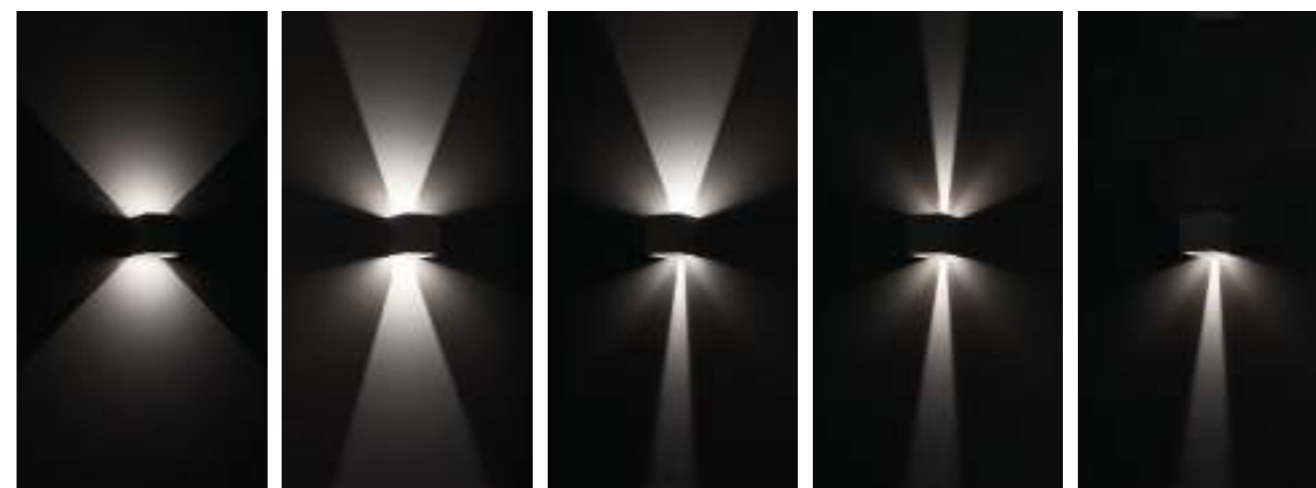

(*) Da completare con il codice della finitura colore / Complete with code of finish