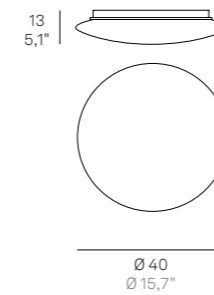

Parete-soffitto / Wall-ceiling

LED 2700-4000K su richiesta / on request

LL6112 E27

220-240V | 50-60Hz | 2x52W | **IP20**

Finiture disponibili / Available finishes
Bianco / White

LD611203 LED

220-240V | 3000K | CRI>90 | 50-60Hz |
18,5W | 2100lm | beam angle 122° | **IP20**

Finiture disponibili / Available finishes
Bianco / White

LD611213 LED TRIAC LD611223 LED DALI LD611233 LED WI-FI

220-240V | 3000K | CRI>90 | 50-60Hz |
18,5W | 2100lm | beam angle 122° | **IP20**

Finiture disponibili / Available finishes
Bianco / White

LD612603 LED EMERGENCY (**)

220-240V | 3000K | CRI>90 | 50-60Hz |
5-18,5W | 2100lm | beam angle 122° | **IP20**

Finiture disponibili / Available finishes
Bianco / White