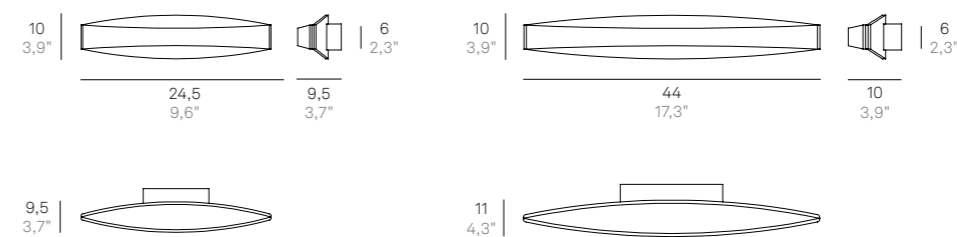

Bridge wall lamp
→ LD0080B3

Bridge

B3
Bianco
/ White

Bridge wall lamp
→ **LD0081B3**

Parete / Wall

LD0080* LED

220-240V | 3000K | CRI>90 | 50-60Hz | 7,2W
| 609lm | beam angle 117° | **IP20**

Finiture disponibili / Available finishes
B3 Bianco / White