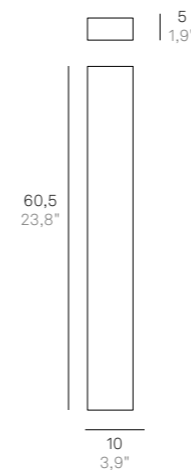

Paletto / Bollard

Mono emissione
Front or back light

LD0154* **LED**

100-240V | 3000K | CRI>80 | 50-60Hz | 8W | 986lm | beam angle 98° | **IP54**

Finiture disponibili / Available finishes

G3 Grigio scuro / Dark grey

Bi emissione
Front and back light