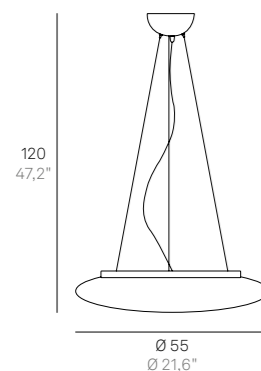

LD114403* LED

220-240V | 3000K | CRI>90 | 50-60Hz | 29W
| 3000lm | beam angle 116° | **IP20**

Finiture disponibili / Available finishes
B Bianco / White

LD114433* LED TRIAC

LD114443* LED DALI

LD114453* LED WI-FI

220-240V | 3000K | CRI>90 | 50-60Hz | 29W
| 3000lm | beam angle 116° | **IP20**

Finiture disponibili / Available finishes
B Bianco / White

(*) Da completare con il codice della finitura colore / Complete with code of finish