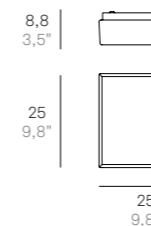

LL1305 **E27**

220-240V | 50-60Hz | 2x28W | **IP20**

Finiture disponibili / Available finishes
Bianco / White