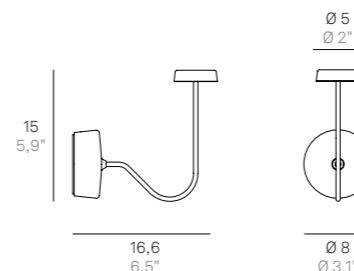

NON INCLUSO / NOT INCLUDED

Il modello **LD1024** è da personalizzare con (pag. 24-26):
To be customized with (pg. 24-26):

LD1015* LED

220-240V | 2700K | CRI>90 | 50-60Hz | 4W | 390lm | beam angle 118° | **IP20**

Finiture disponibili / Available finishes

- **B3** Bianco / White
- **N3** Nero opaco / Black
- **R3** Corten / Corten

Calamita non inclusa
Magnet not included