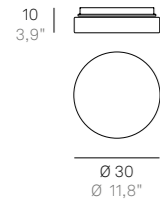

Drum

Parete-soffitto / Wall-ceiling

LED 2700-4000K su richiesta / on request

LL8701* **E27**

220-240V | 50-60Hz | 1x42W | **IP44**

Finiture disponibili / Available finishes
NE Trasparente / Clear

LD8701* **LED**

220-240V | 3000K | CRI>90 | 50-60Hz | 12,5W | 1350lm | beam angle 127° | **IP44**

Finiture disponibili / Available finishes
N3 Trasparente / Clear

LD870113* **LED TRIAC**

LD870123* **LED DALI**

LD870133* **LED WI-FI**

220-240V | 3000K | CRI>90 | 50-60Hz | 12,5W | 1350lm | beam angle 127° | **IP44**

Finiture disponibili / Available finishes
N3 Trasparente / Clear