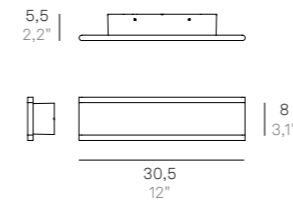

Riga

B3
Bianco
/ White

G3
Grigio scuro
/ Dark grey

Parete-soffitto / Wall-ceiling

LD0108* LED TRIAC

200-240V | 3000K | CRI>90 | 50-60Hz |
2x9,5W | 2x734lm | beam angle 120° | **IP54**

Finiture disponibili / Available finishes

B3 Bianco / White
G3 Grigio scuro / Dark grey