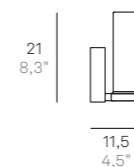

Parete / Wall

LD9511C3 LED

100-240V | 3000K | CRI>90 | 50-60Hz | 9,4W | 1066lm | beam angle 360° | **IP44**

Finiture disponibili / Available finishes
Cromo / Chrome