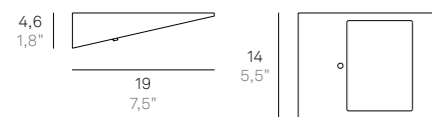

Solar bollard
→ LD0402G3

Current page: Solar adjustable
spotlight → **LD0404G3**

Next page: Solar wall lamp
→ **LD0400G3**

Solar

G3
Grigio scuro
/ Dark grey

Parete / Wall Dotata di sensore crepuscolare e di movimento / Fitted with dusk and motion sensors