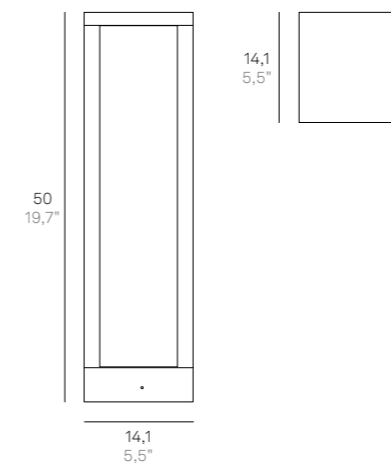

Paletto / Bollard

LD0254* LED

220-240V | 3000K | CRI>80 | 15,8W | 1590lm
| beam angle 100° | **IP65**

Finiture disponibili / Available finishes

G3	Grigio scuro / Dark grey
R3	Corten / Corten

Batteria compatibile a pag 211
Compatible battery at pag 211
Cod. **BAT04701906701900**

INCLUSO / INCLUDED

1. Metodo di fissaggio corretto: Lampada fissata su un plinto in cemento con piastra di ancoraggio e tirafondi.
1. Correct fixing procedure: Lamp fixed to a cement plinth with an anchor plate and anchor bolts.

Modalità di installazioni differenti da quelle illustrate sono da ritenersi non idonee.
Installation procedures other than those illustrated are considered unsuitable.

(*) Da completare con il codice della finitura colore / Complete with code of finish